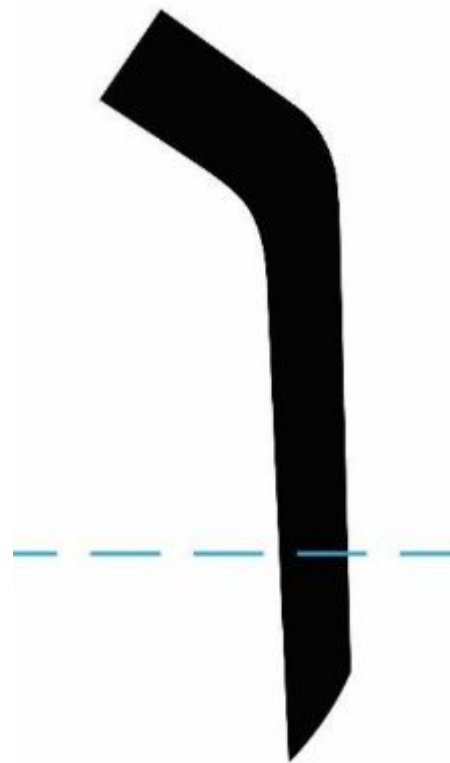

צ

A large, bold, black cursive letter 'r' is shown. The letter has a thick, rounded top that curves to the left and then down to the right, forming a hook. Below the letter is a horizontal dashed blue line that serves as a baseline.

A large, bold, black cursive letter 'r' is shown. The letter has a thick, rounded top that curves to the left and then down to the right, forming a hook. Below the letter is a horizontal dashed blue line that serves as a baseline.

ס

A stylized, bold, black letter 'A' is centered on a white square background. The letter has a thick, uniform stroke. The left vertical stroke is slightly curved at the bottom. The right vertical stroke is also slightly curved at the top. The horizontal crossbar is straight and connects the two vertical strokes. A soft, black shadow is cast to the right and slightly downwards from the white square, creating a 3D effect.