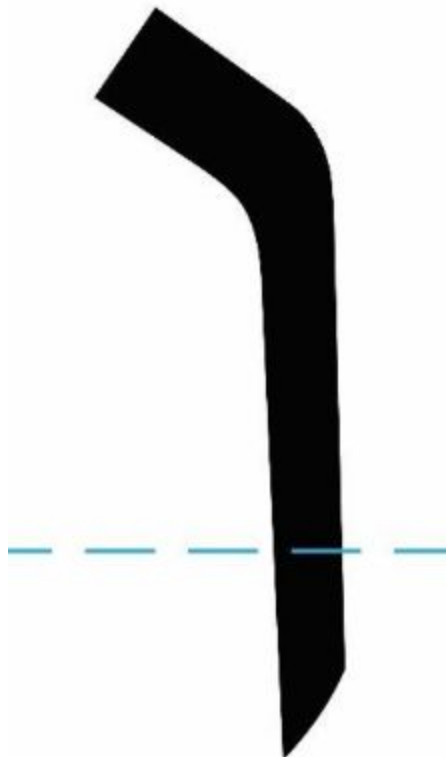

צ

A large, bold, black cursive letter 'r' is shown. The letter has a thick, rounded top that curves to the left and then down to the right, forming a hook. Below the letter is a horizontal dashed blue line that serves as a baseline.

A large, bold, black cursive letter 'r' is shown. The letter has a thick, rounded top that curves to the left and then down to the right, forming a hook. Below the letter is a horizontal dashed blue line that serves as a baseline.

ס

A stylized, bold, black letter 'A' is centered on a white square background. The letter has a thick, uniform stroke. The left vertical stroke is slightly curved at the bottom. The right vertical stroke is also slightly curved at the top. The horizontal crossbar is straight and connects the two vertical strokes. A soft, black shadow is cast to the right and slightly downwards from the white square, creating a 3D effect.