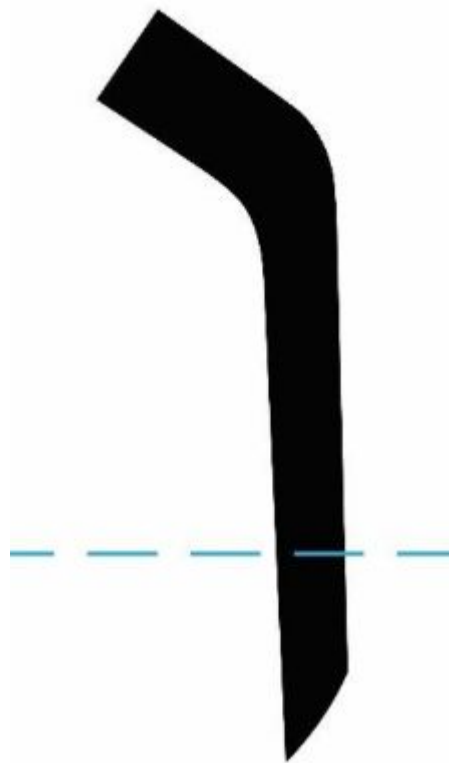

צ

A large, bold, black cursive letter 'r' is shown. The letter has a thick, rounded top that curves to the left and then down to the right, forming a hook. Below the letter is a horizontal dashed blue line that serves as a baseline.

A large, bold, black cursive letter 'r' is shown. The letter has a thick, rounded top that curves to the left and then down to the right, forming a hook. Below the letter is a horizontal dashed blue line that serves as a baseline.

ס

A stylized, bold, black letter 'A' is centered on a white square background. The letter has a thick, uniform stroke. The left vertical stroke is slightly curved at the bottom. The right vertical stroke is also slightly curved at the top. The horizontal crossbar is straight and connects the two vertical strokes. A soft, black shadow is cast to the right and slightly downwards from the white square, creating a 3D effect.